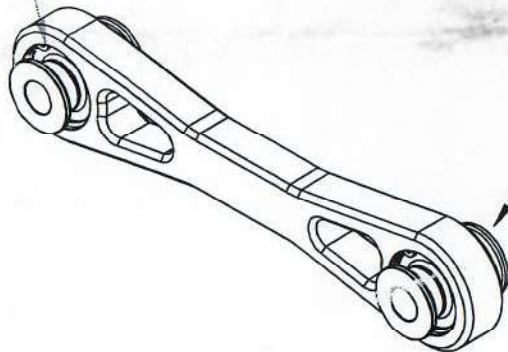

PRO CAR INNOVATIONS REAR TOE ARMS

FITS: 89-01 INTEGRA, 88-00 CIVIC/CRX

USE RETAINING COMPOUND WHEN REPLACING SPERICAL BEARINGS. (LOCTITE 609)
DO NOT USE RETAINING COMPOUND ON MISALIGNMENT SPACERS

1" INTERNAL RETAINING RING

STAINLESS STEEL MISALIGNMENT SPACER

****INSTALL USING OEM HARDWARE. USE MEDIUM LOCTITE AND TORQUE TO FACTORY SPECS.****

THIS PART IS DESIGNED AND INTENDED FOR OFF ROAD USE. FOR REPLACEMENT PARTS OR ANY QUESTIONS REGARDING THIS PRODUCT PLEASE CONTACT SALES@PROCARINNOVATIONS.COM