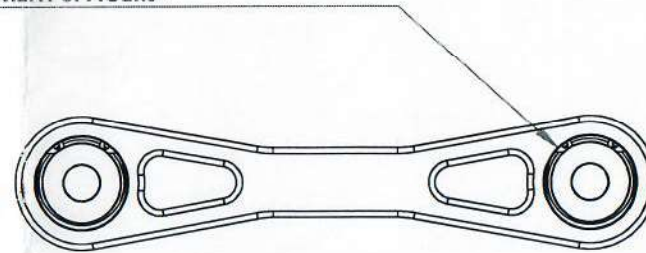

PRO CAR INNOVATIONS REAR TOE ARMS

FITS: 89-01 INTEGRA, 88-00 CIVIC/CRX

USE RETAINING COMPOUND WHEN REPLACING SPERICAL BEARINGS. (LOCTITE 609)
DO NOT USE RETAINING COMPOUND ON MISALIGNMENT SPACERS

1" INTERNAL RETAINING RING

STAINLESS STEEL MISALIGNMENT SPACER

****INSTALL USING OEM HARDWARE. USE MEDIUM LOCTITE AND TORQUE TO FACTORY SPECS.****

THIS PART IS DESIGNED AND INTENDED FOR OFF ROAD USE. FOR REPLACEMENT PARTS OR ANY QUESTIONS REGARDING THIS PRODUCT PLEASE CONTACT SALES@PROCARINNOVATIONS.COM