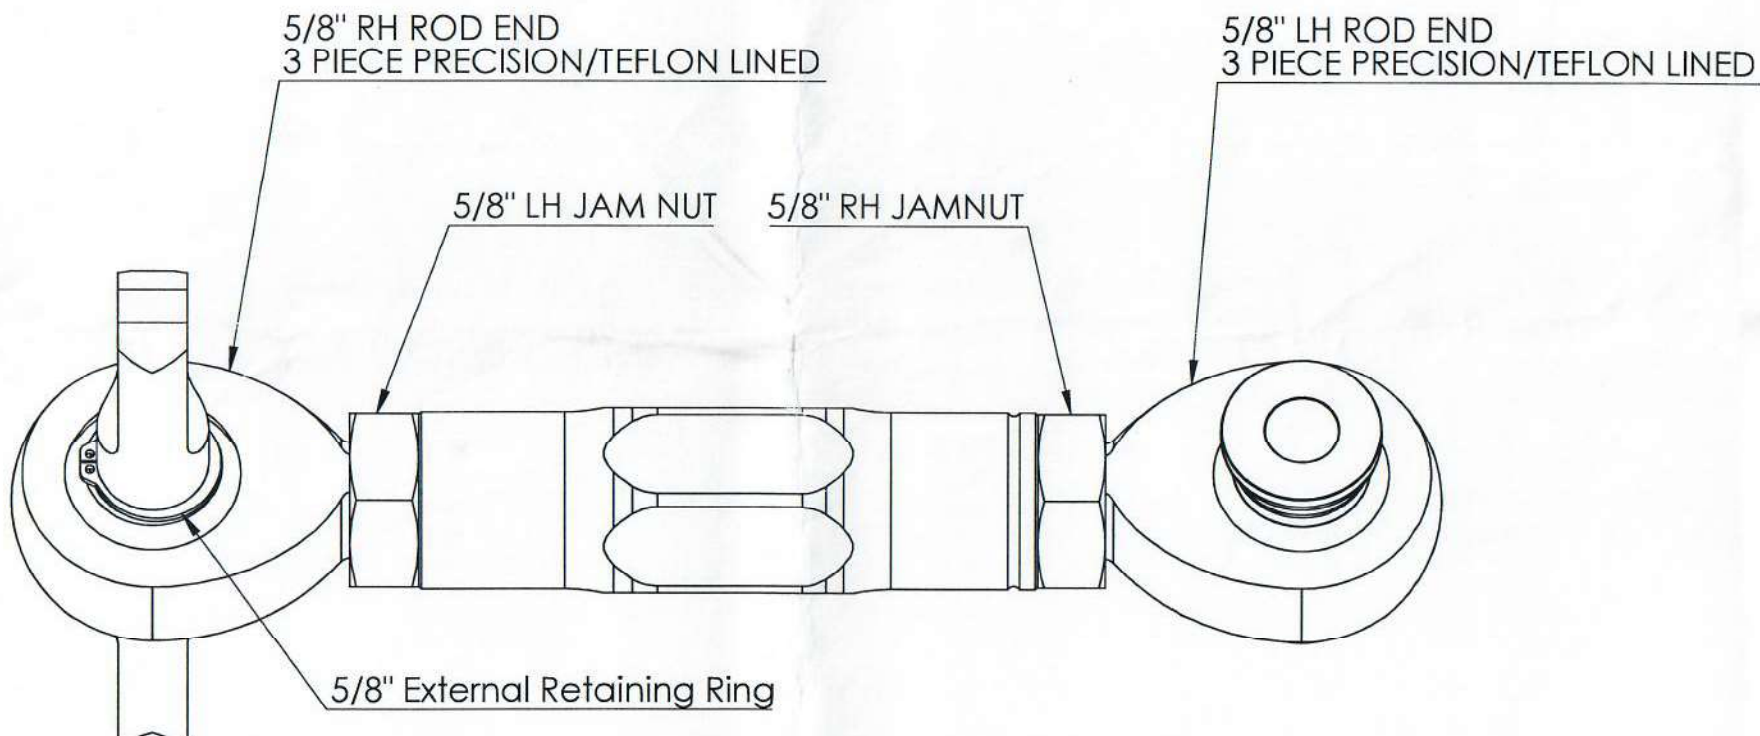

PRO CAR INNOVATIONS REAR UPPER CAMBER ARM

FITS: 90-2001 INTEGRA, 88-2000 CIVIC

THIS PART IS DESIGNED AND INTENDED FOR OFF ROAD USE. FOR
REPLACEMENT PARTS OR ANY QUESTIONS REGARDING THIS
PRODUCT PLEASE CONTACT SALES@PROCARINNOVATIONS.COM